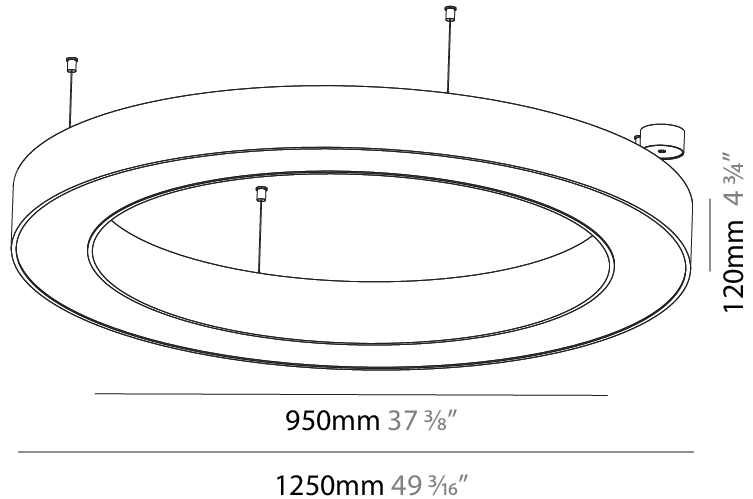

GENERAL

Series: Glorious
Subseries: Glorious
Brand: Prolicht
Division: Architectural
Mounting Type: Suspension
Mounting Location: Ceiling
Subcategory: Ambient

PHYSICAL

Shape: Round
Diameter (mm): 1250
Diameter (in): 49 ⁷/₁₆
Height (mm): 120
Height (in): 4 ³/₄
Max. Overall Height (mm): 2120
Max. Overall Height (in): 83 ⁷/₁₆
Light Distribution: Direct / Indirect
Weight (kg): 13.475
Weight (lbs): 29.70
Diffuser: [PMMA - Opal or Micro-Prism](#)
Fixture Finish: [SSR / BKV / CWI / CRY / HAB / LAG / UFT / ITA / RUA / RUR / MIC / FTG / MYG / TWT / LOD / PUS / FRO / FUP / KIA / POP / BLS / SPG / MEY / GOH / GUM / CHC / COM / ABZ / JAG / OBR / MOS / ROR](#)
Fixture Material: Aluminum

ELECTRICAL

Lamp Type: LED (Zhaga Standard)
Input Wattage (W): 90
Total Output Wattage (W): 72 / 57.6 (3500K)
Dimming: [Non-Dimming / Phase Dimming (120Vac only) / 0-10V Dimming](#)
Driver Included: Yes
Driver Location: Integrated
Driver Type: Constant Current
Driver Class: Class 2
Input Voltage (V): 120 - 277
Constant Current (MA): 350 / 1200/600 (3500K)

LED

[Color Temperature (°K): 3000 / 3500 / 4000](#)
Max. Delivered Lumen (lm): 5540 / 5733 / 5850 Direct / 3830 / 3969 / 4050 Indirect
CRI: >80 CRI
Efficiency (%): 68
Lamp Life (hrs): 50000

OPTICAL

RATINGS AND CERTIFICATIONS

Certified By: Certified for North American Standards
IP rating: IP20