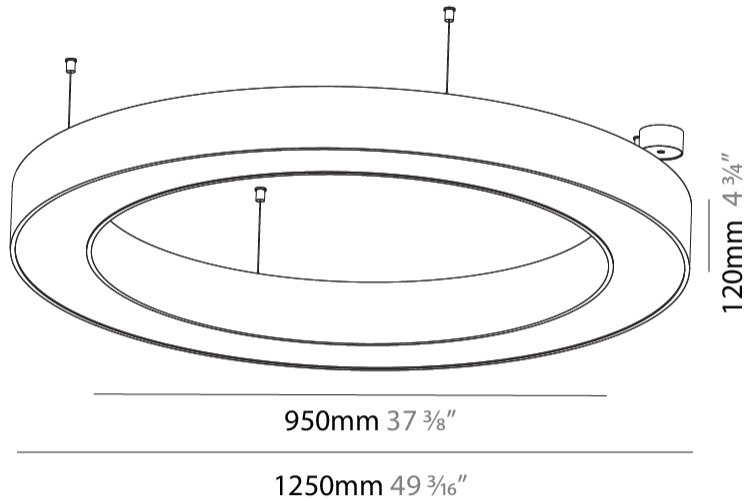

GENERAL

Series: Glorious
Subseries: Glorious
Brand: Prolight
Division: Architectural
Mounting Type: Suspension
Mounting Location: Ceiling
Subcategory: Ambient

PHYSICAL

Shape: Round
Diameter (mm): 1250
Diameter (in): 49 ³/₁₆
Height (mm): 120
Height (in): 4 ³/₄
Max. Overall Height (mm): 2120
Max. Overall Height (in): 83 ⁷/₁₆
Light Distribution: Direct
Weight (kg): 12.847
Weight (lbs): 28.26
Diffuser: [PMMA - Opal or Micro-Prism](#)
Fixture Finish: [SSR / BKV / CWI / CRY / HAB / LAG / UFT / ITA / RUA / RUR / MIC / FTG / MYG / TWT / LOD / PUS / FRO / FUP / KIA / POP / BLS / SPG / MEY / GOH / GUM / CHC / COM / ABZ / JAG / OBR / MOS / ROR](#)
Fixture Material: Aluminum

ELECTRICAL

Lamp Type: LED (Zhaga Standard)
Input Wattage (W): 60
Total Output Wattage (W): 48 / 38.4 (3500K)
Dimming: [Non-Dimming / Phase Dimming (120Vac only) / 0-10V Dimming](#)
Driver Included: Yes
Driver Location: Integrated
Driver Type: Constant Current
Driver Class: Class 2
Input Voltage (V): 120 - 277
Constant Current (MA): 350 / 1200 (3500K)

LED

Color Temperature (°K): [3000 / 3500 / 4000](#)
Max. Delivered Lumen (lm): 5540 / 5733 / 5850
CRI: >80 CRI
Efficiency (%): 0.65
Lamp Life (hrs): 50000

OPTICAL

RATINGS AND CERTIFICATIONS

Certified By: Certified for North American Standards
IP rating: IP20